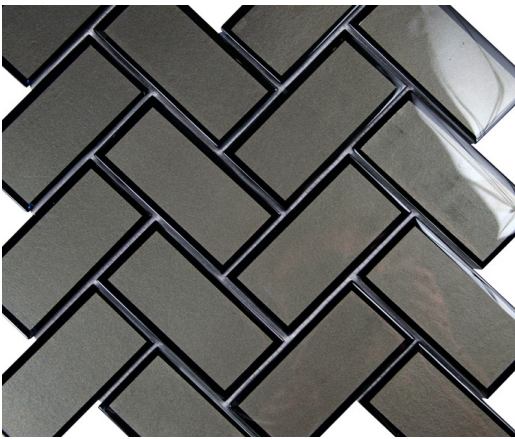

IN STOCK CERAMIC

CROWN
AVAILABLE IN 12X24, 12X12 & 2X2
\$\$ /SQFT

BULL CANYON
8X32
\$\$/SQFT

SOUTHERLEIGH MARIS
12X24
\$ /SQFT

ELEGANCE WHITE SUBWAY
AVAILABLE SIZES 4X16 & 3X6
\$/SQFT

IN STOCK CERAMIC

FOREST RAIN
\$\$\$ /SQFT